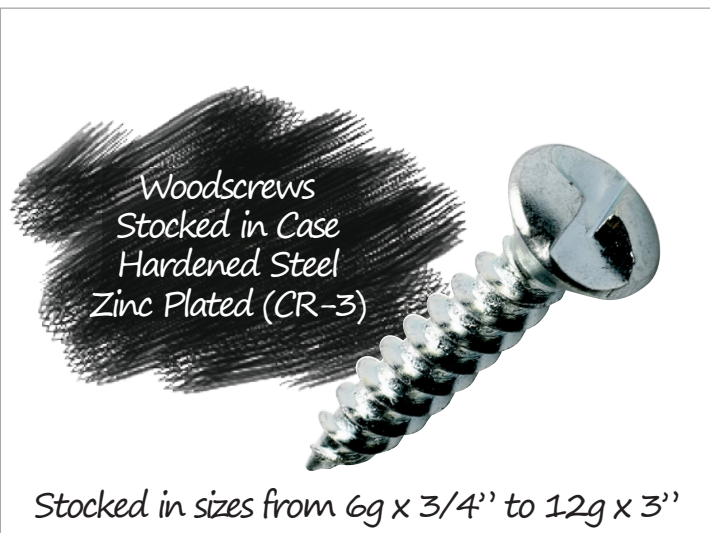

Security Woodscrews

Sentinel®

Unique one-way pozidrive security woodscrews.

This drive only operates in a clock-wise motion leaving a permanent finish. Ideal for easy and fast application using a standard pozi screwdriver.

Stocked in sizes from 6g x 3/4" to 12g x 3"

Clutch Head

The original one-way security drive

The special ridged design of this drive means that it can only operate in a clockwise motion. Installed using standard slotted screwdriver - no special tools required.